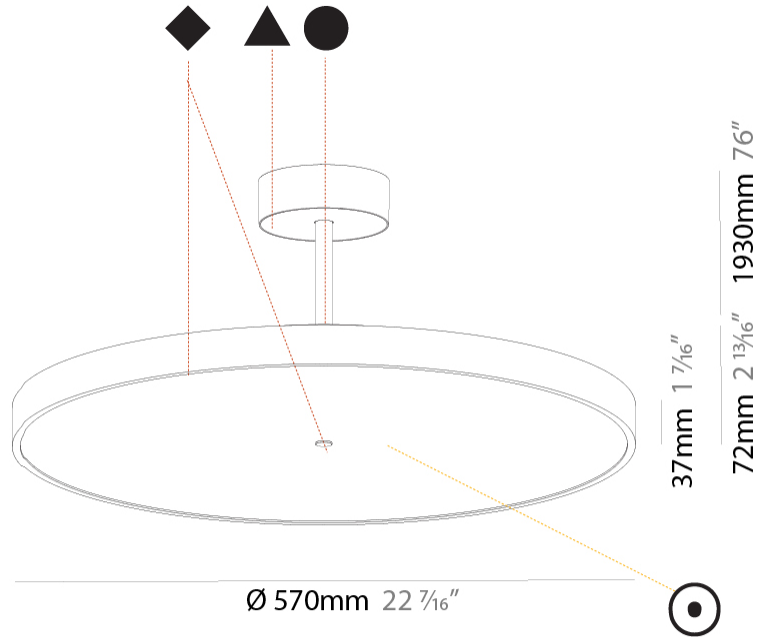

GENERAL

Series: Sign Diva Tube
Subseries: Sign Diva Tube
Brand: Prolicht
Division: Architectural
Mounting Type: Suspension
Mounting Location: Ceiling
Subcategory: Pendant

PHYSICAL

Shape: Round
Diameter (mm): 570
Diameter (in): 22 7/16
Height (mm): 72
Height (in): 2 13/16
Max. Overall Height (mm): 2002
Max. Overall Height (in): 78 13/16
Light Distribution: Direct
Weight (kg): 7.718
Weight (lbs): 17.015
Diffuser: PMMA - Opal / Micro-Prism / Sparkling Secret / Vintage Industrial
Fixture Finish: SSR / BKV / CWI / CRY / HAB / UFT / ITA / RUA / FTG / MYG / LOD / PUS / FRO / FUP / KIA / POP / BLS / SPG / MEY / GOH / GUM / CHC / COM / ABZ / JAG / OBR / MOS / ROR
Fixture Material: Extruded Aluminum / Steel

ELECTRICAL

Lamp Type: LED (Zhaga Standard)
Input Wattage (W): 49
Total Output Wattage (W): 46.9
Dimming: Tri-Mode (Non-Dimming and Phase Dimming (120Vac only) and 0-10V Dimming)
Driver Included: Yes
Driver Location: Integrated
Driver Type: Constant Current - Universal
Driver Class: Class 2
Input Voltage (V): 120 - 277
Constant Current (MA): 350

LED

Color Temperature (°K): 2700 / 3000 / 3500 / 4000
Max. Delivered Lumen (lm): 4978 / 5337 / 5384 / 5494
Nominal Lumen (lm): 6199 / 6646 / 6705 / 6842
CRI: >90 CRI
Lamp Life (hrs): 50000

OPTICAL

RATINGS AND CERTIFICATIONS

Certified By: Certified for North American Standards
IP rating: IP20